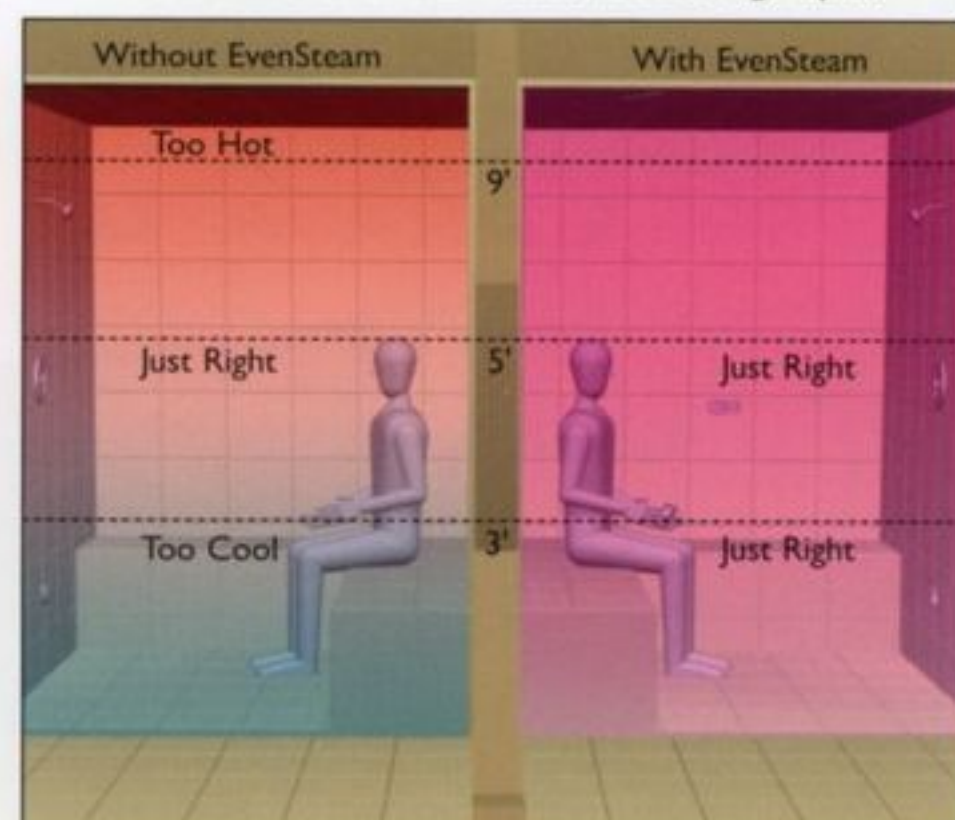

Imagine monitoring the temperature of your steam bath while reading the morning paper and brewing coffee in your kitchen.

Installation is simplified as there is no need to run control cables inside shower walls or drill large holes through expensive marble, granite or tile wall material. The K200i wireless remote communicates with the steam bath generator much like a cordless phone handset communicates with its base.

ec steam

chromatherapy

fragrance injector

cool touch steam outlet

evensteam air circulation graph

Available Options for the K200i Freedom Control

Chromatherapy Lighting Option installed in the ceiling of the steam shower provides the varied sensations of colored light therapy to achieve optimal health and well being. Research has shown that certain colors have psychological and physiological effects on people.

Fragrance Injector Option eliminates the need to drop aromatherapy oils onto the steam head by introducing oils directly into the steam line. The K200i Control allows the bather to control the frequency and amount of aromatherapy oil pumped into the room.

EvenSteam™ Air Circulation Fan Option improves bather comfort in steam rooms with ceiling heights greater than eight feet by rotating air in the steam room and significantly reducing temperature variation from ceiling to floor.